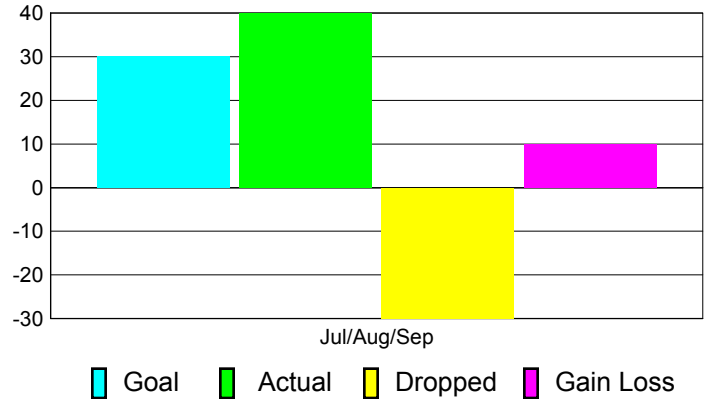

Membership Results 2012-2013

Goal, New, Dropped, Gain/Loss