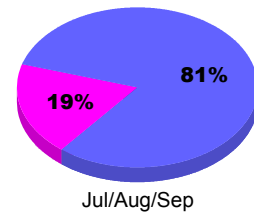

**Membership Results
2012-2013**

**Membership
2011-2012**

Month	Net Memb Goal	Actual New Memb	Actual Dropped Memb	Gain/Loss of Memb	Gain/Loss of Memb
Jul/Aug/Sep	30	40	-30	10	7
Totals	30	40	-30	10	7

Membership Results 2012-2013

Goal, New, Dropped, Gain/Loss

Comparison of Membership Gain/Loss

Current Year Compared to the Previous Year

Gender Comparison 2012-2013

Male Female